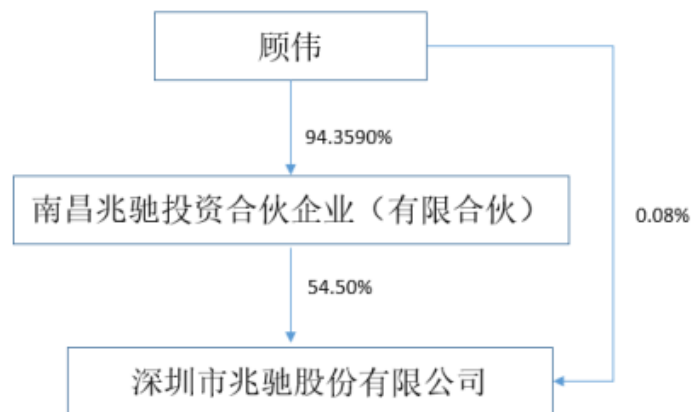

2				
	2020	12	31	10	22,781,800
	22,781,800			16,540,101	16,540,001

2

10

3

5

1