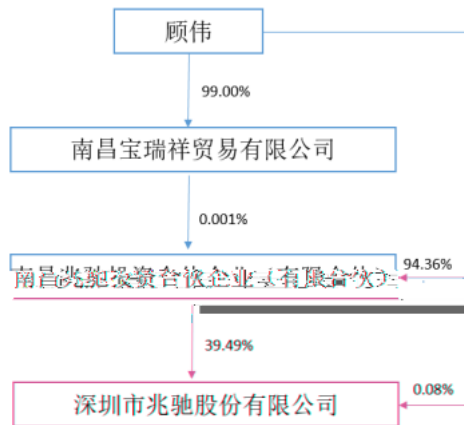

6.32%	286,276,900	0		
		5.00%	226,347,100	0		
		1.55%	70,000,000	0		
		1.05%	47,538,097	0		
		1.03%	46,428,698	0		
		0.83%	37,598,476	0		
		0.45%	20,242,619	0		
		0.42%	19,101,701	0		
		2021 12 31	10	19,101,701		
		15,610,001				
		1,787,543,327				
		130,000,000				

2

10

3

5